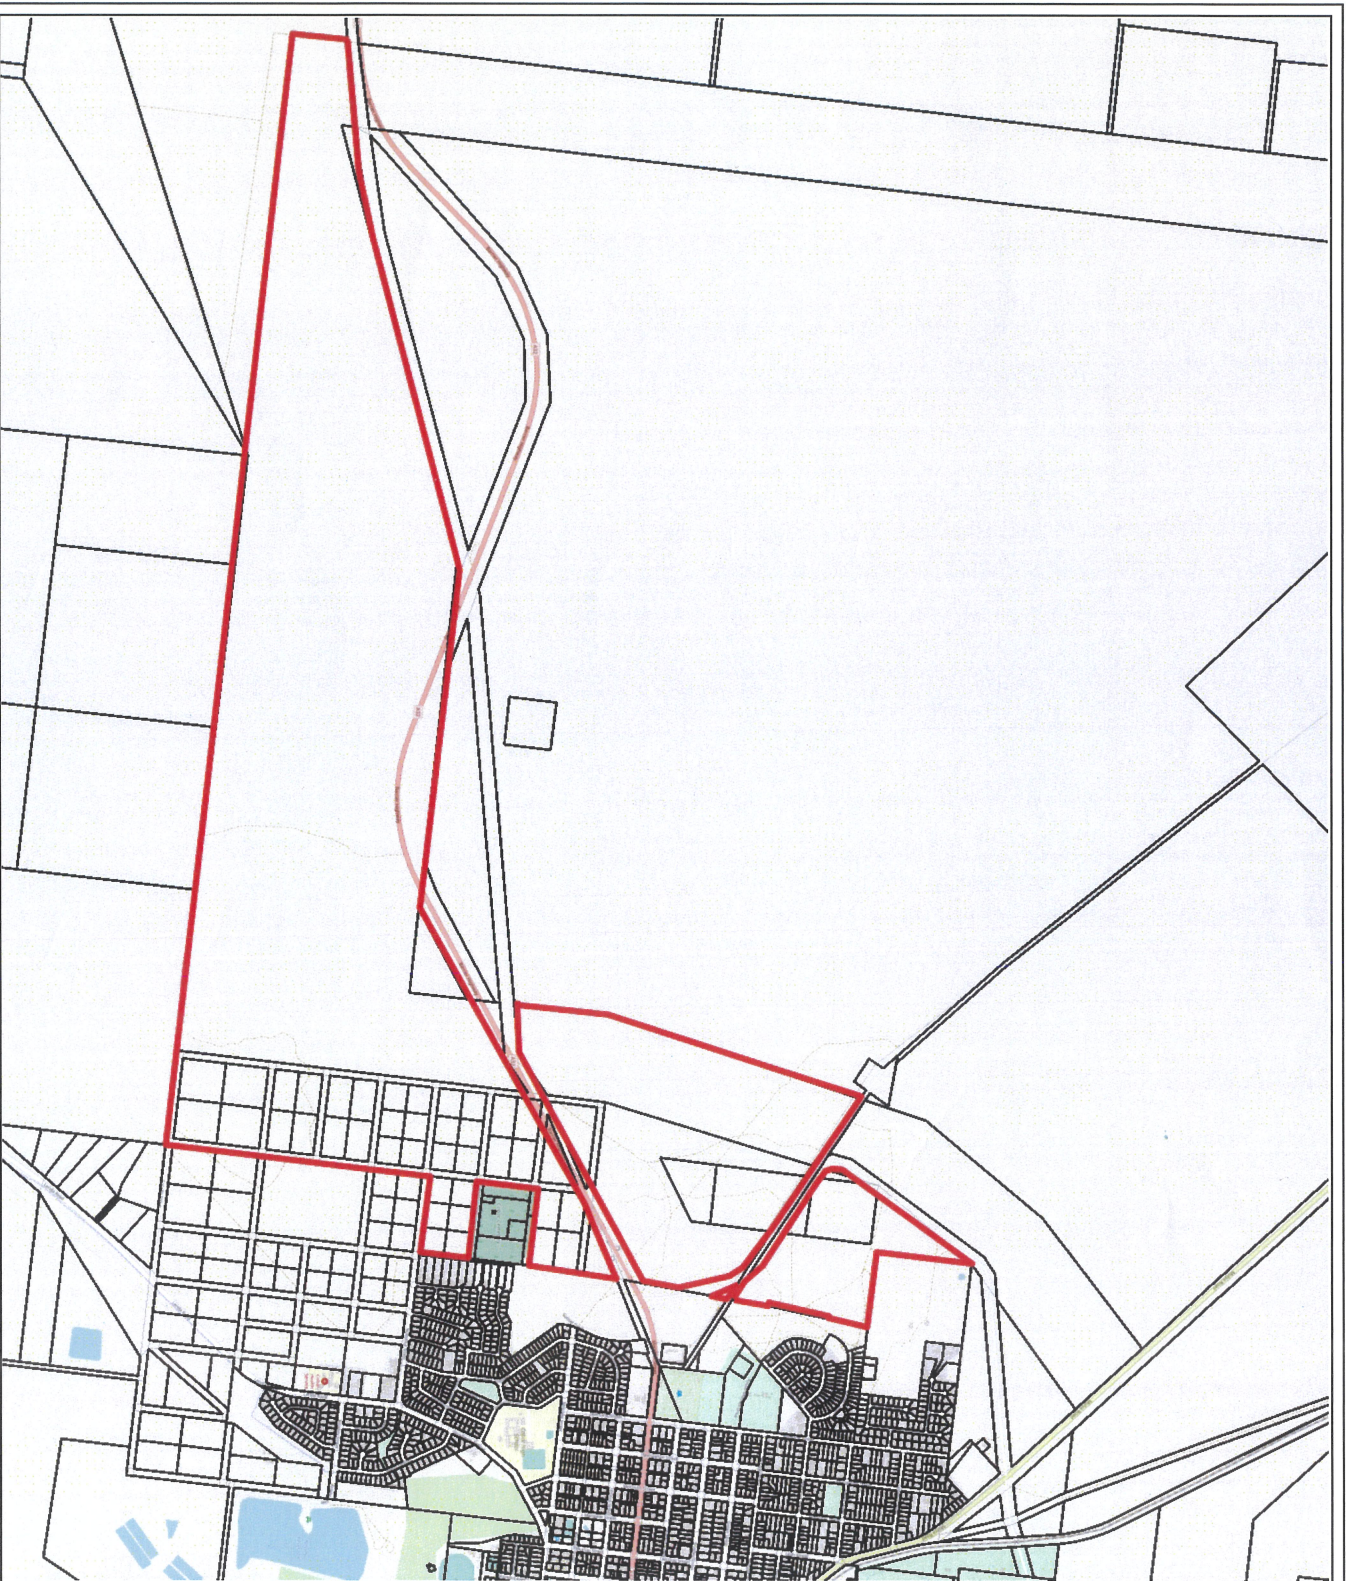

**R 81797 - Kaloogleguy Reserve -
part to be managed by Crown
Lands (red outline) approx. 558ha**

Crown Account Details

Lot	SP	Whole/Part
7316	1170625	Part
7365	1170298	Part
211	755849	Whole
211-1-20	755849	Whole
209-212	755849	Whole
205-208	755849	Whole
223-228	755849	Whole
106-111	755849	Whole
109-120	755849	Whole
229-333	755849	Whole
7017	1024180	Whole
308	755849	Whole
100	755849	Whole
7366	1170298	Whole
7118	1170625	Whole
304	755849	Whole
352	755849	Whole
353	755849	Whole

Parish: COBAR
 County: ROBINSON
 LGA: COBAR
 Suburb: COBAR
 Author: DP/robinsonde
 Map Created: 10/05/2023 12:14:04 PM

Projection: WGS_1984_Web_Mercator_Auxiliary_Sphere
 Disclaimer: Scale is not accurate. Crown Lands must not be liable for any loss or damage (including loss of profits, business, revenue or data) whether in contract, tort (including negligence) or otherwise arising from or in connection with any defect, error or inaccuracy of information or any part thereof or any products or services.
 Copyright: Department of Planning and Environment - Crown Lands 2023.

Lot	DP	Whole/Part
7316	1170625	Part
7305	1170298	Part
211	755649	Whole
217-220	755649	Whole
213-216	755649	Whole
209-212	755649	Whole
205-208	755649	Whole
223-228	755649	Whole
106	755649	Whole
109-111	755649	Whole
119-120	755649	Whole
229-232	755649	Whole
7017	1024190	Whole
98	755649	Whole
303	755649	Whole
100	755649	Whole
7306	1170298	Whole
7318	1170625	Whole
304	755649	Whole
7327	1171075	Whole
295	755649	Whole