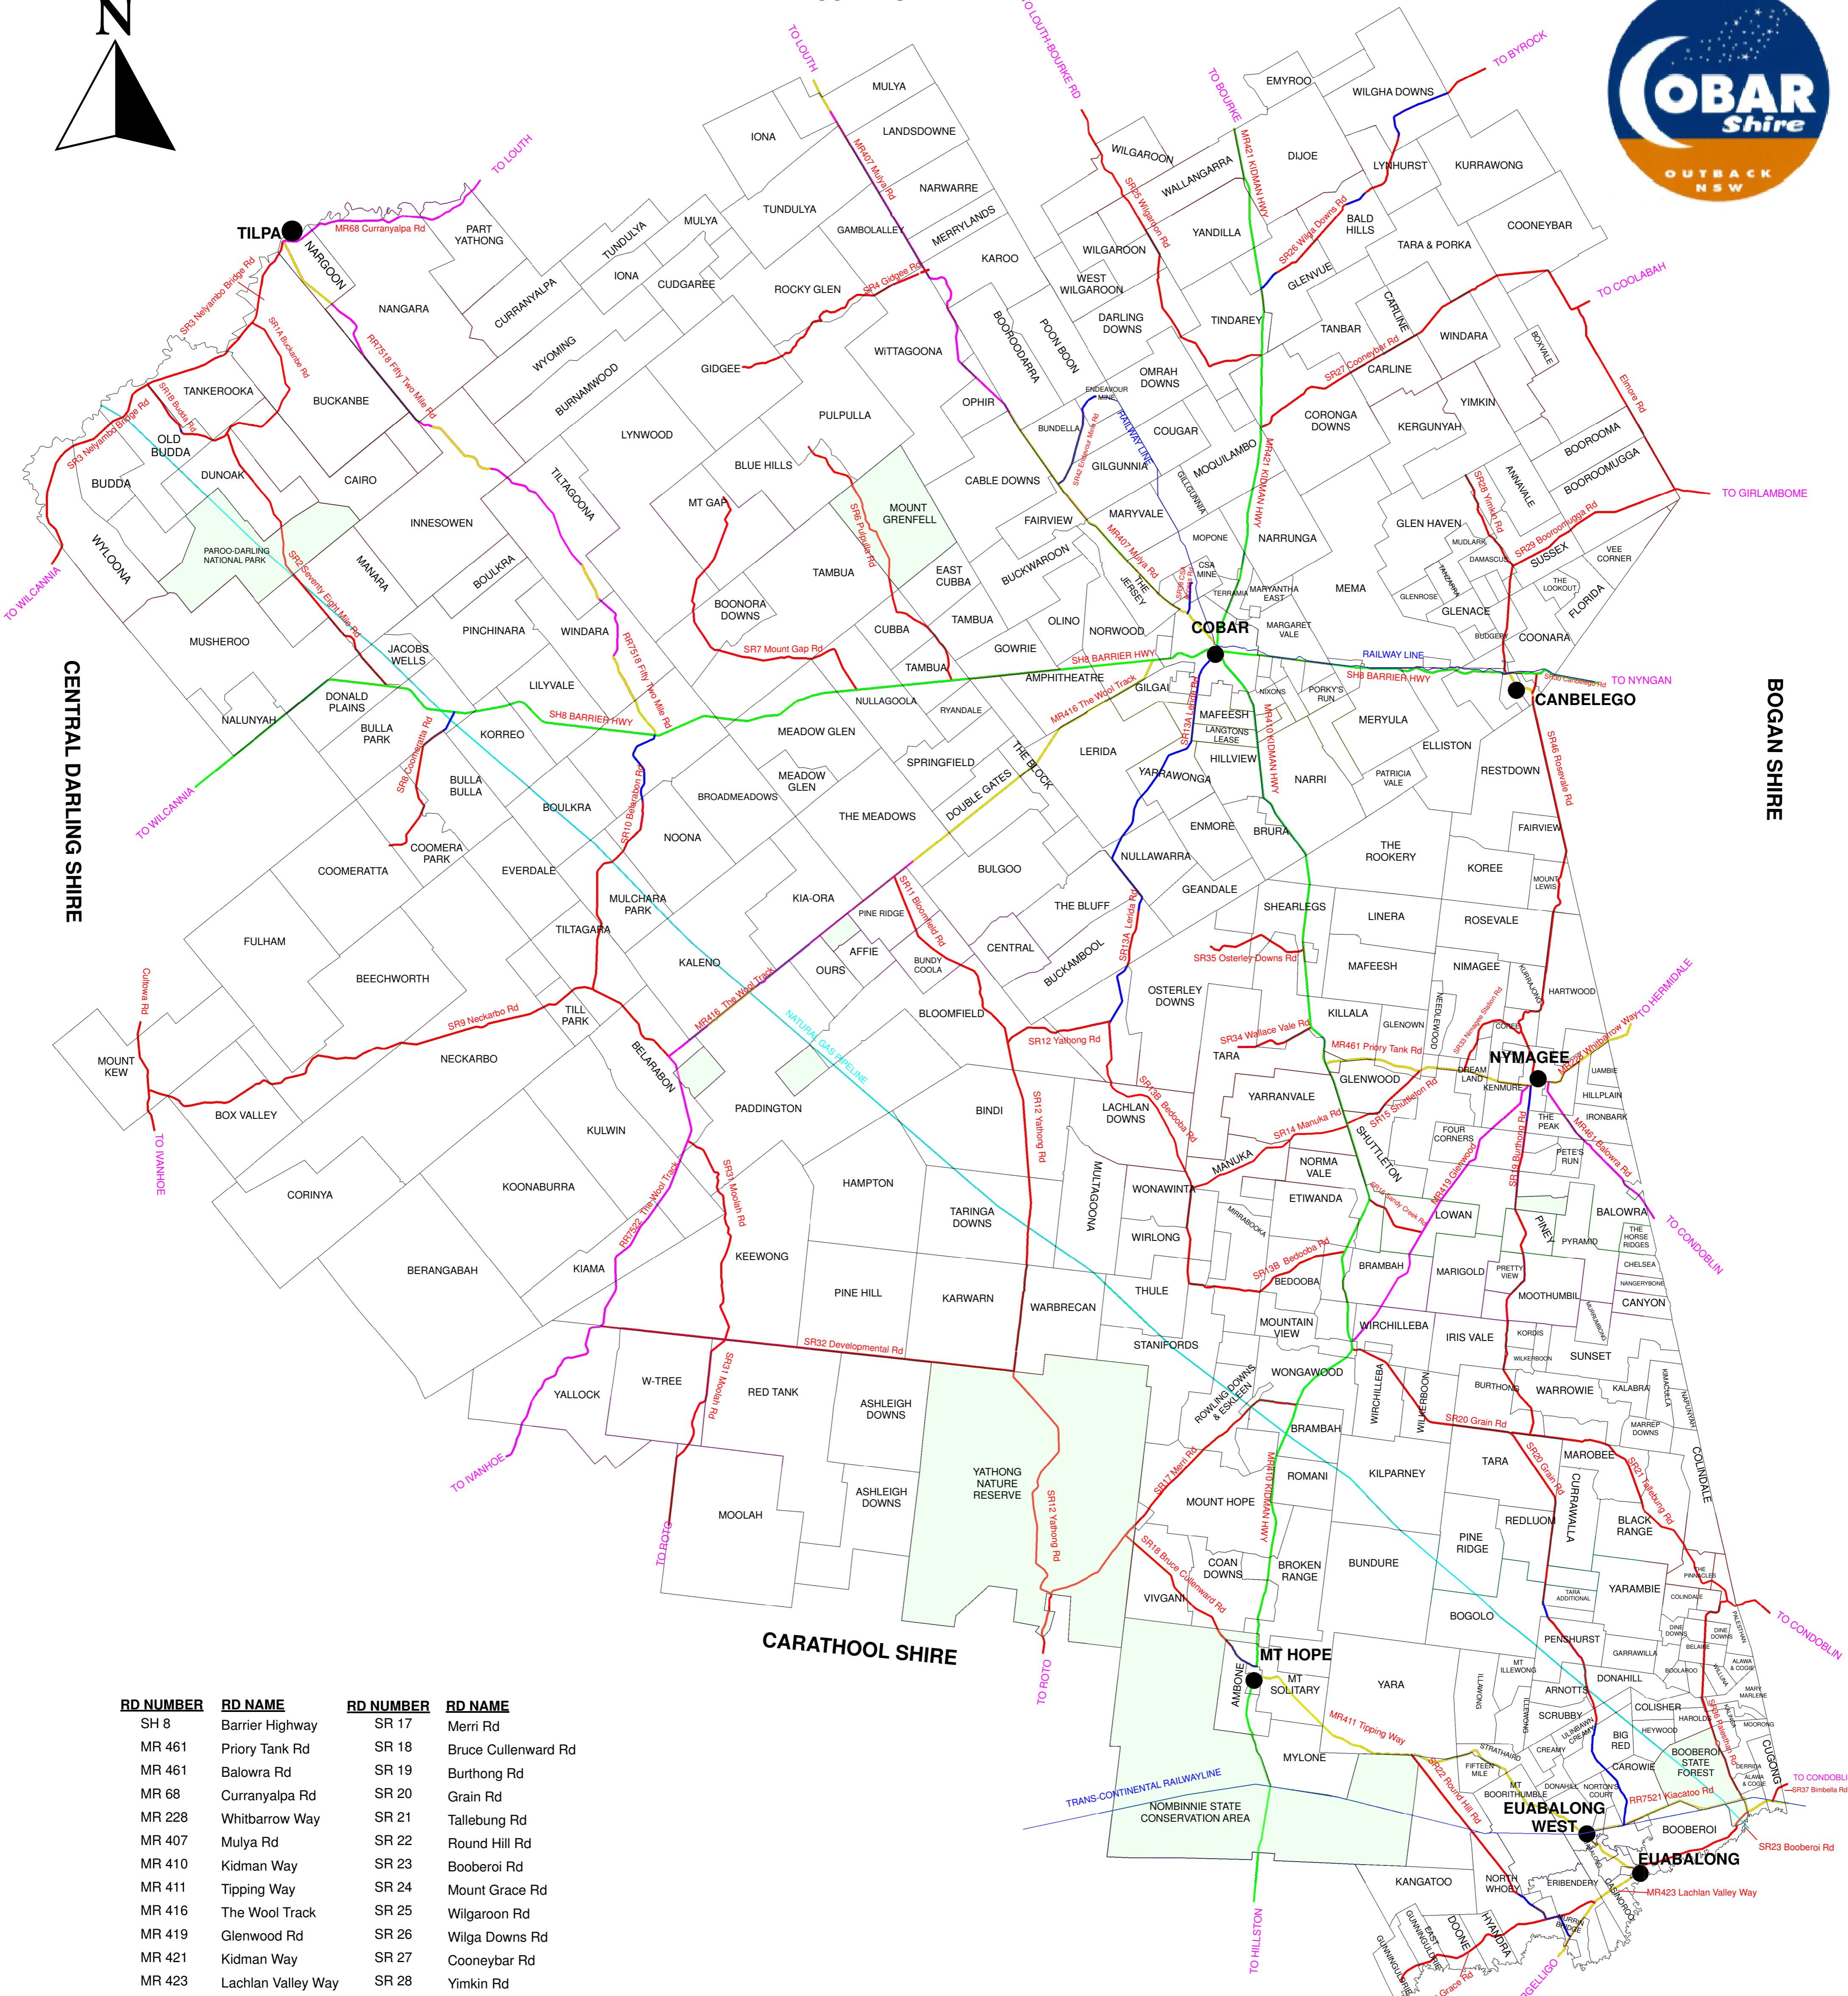

BOURKE SHIRE

RD NUMBER	RD NAME	RD NUMBER	RD NAME
SH 8	Barrier Highway	SR 17	Merri Rd
MR 461	Priory Tank Rd	SR 18	Bruce Cullenward Rd
MR 461	Balowra Rd	SR 19	Burthong Rd
MR 68	Curranyalpa Rd	SR 20	Grain Rd
MR 228	Whitbarrow Way	SR 21	Tallebung Rd
MR 407	Mulya Rd	SR 22	Round Hill Rd
MR 410	Kidman Way	SR 23	Booberoi Rd
MR 411	Tipping Way	SR 24	Mount Grace Rd
MR 416	The Wool Track	SR 25	Wilgaroon Rd
MR 419	Glenwood Rd	SR 26	Wilga Downs Rd
MR 421	Kidman Way	SR 27	Cooneybar Rd
MR 423	Lachlan Valley Way	SR 28	Yimkin Rd
RR 7518	Fifty Two Mile Rd	SR 29	Booroomugga Rd
RR 7521	Kiacatoo Rd	SR 30	Canbelego Rd
RR 7522	The Wool Track	SR 31	Moolah Rd
SR 1A	Buckanbe Rd	SR 32	Developmental Rd
SR 1B	Budda Rd	SR 33	Nimagee Station Rd
SR 2	Seventy Eight Mile Rd	SR 34	Wallace Vale Rd
SR 3	Nelyambo Bridge Rd	SR 35	Osterley Downs Rd
SR 4	Gidgee Rd	SR 36	Palesthan Rd
SR 6	Pulpulla Rd	SR 37	Bimbella Rd
SR 7	Mount Gap Rd	SR 38	CSA Access Rd
SR 8	Coomeratta Rd	SR 39	Coombie Rd
SR 9	Neckarbo Rd	SR 40	Filtration Plant Rd*
SR 10	Belarabon Rd	SR 41	Tilpa Weir Access Rd*
SR 11	Bloomfield Rd	SR 42	Endeavour Mine Rd
SR 12	Yathong Rd	SR 43	Sewerage Works Rd*
SR 13A	Lerida Rd	SR 44	Old Reservoir Rd*
SR 13B	Bedooba Rd	SR 45	Garbage Tip Rd*
SR 14	Manuka Rd	SR 46	Rosevale Rd
SR 15	Shuttleton Rd	SR 47	Town of Cobar Streets*
SR 16	Sandy Creek Rd	SR 48	Euabalong Tip Rd*

LEGEND

- State Roads
- Regional Roads- Sealed
- Regional Roads- Unsealed
- Shire Roads- Sealed
- Shire Roads- Unsealed

*Map scale to small to show
Updated March 2020